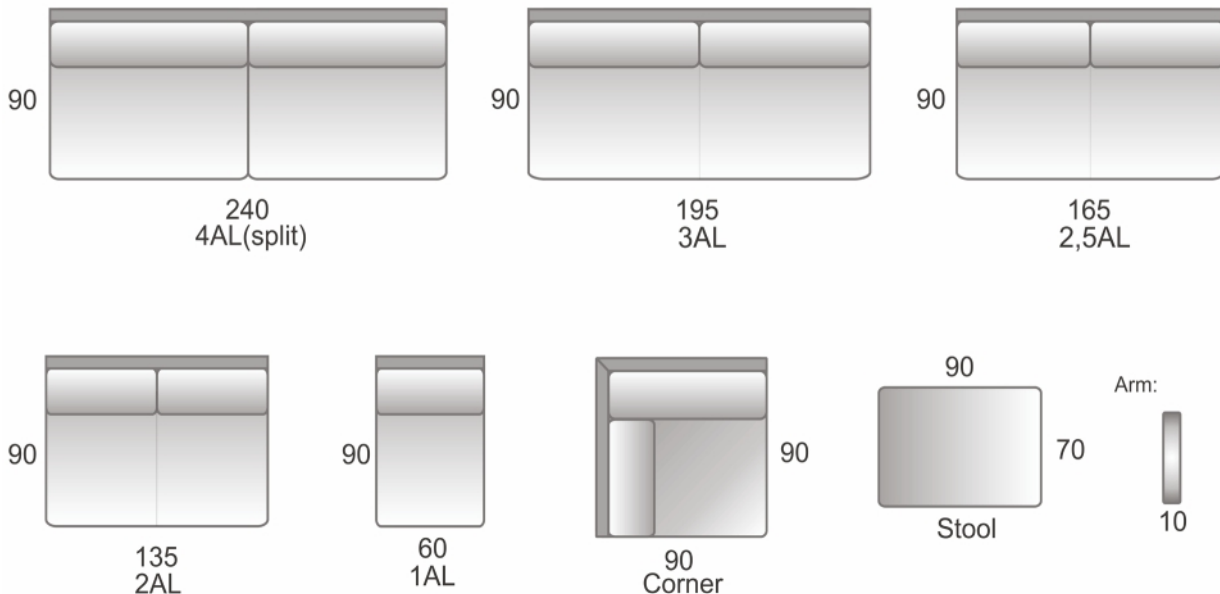

Wolf der Möbelladen

June Good designen - Modern - Nice Price

June 4 Split

Product card

23.07.2016

June

	Cat. 1	Cat. 2	Cat. 3
4AL(split)	699,00	748,00	840,00
3AL	552,00	584,00	649,00
2,5AL	483,00	512,00	571,00
2AL	449,00	481,00	544,00
1AL	267,00	305,00	340,00
Corner	315,00	338,00	382,00
Stool	185,00	193,00	210,00
Arm	25,00	27,00	29,00

*** Dimensions may be differences +/- 3%, depending on the choice and configuration upholstery ***

** other sizes available below on elements drawigs **

STANDARD:

SEAT: wave spring; filled in with foam T 30 + fleece 200 grams

BACK: filled in with siliconed polyester fibre

LEGS: metal black matte

ELEMENTS:

Höhe Elemente 80 cm - Arm 61 cm

Wolf der Möbelladen