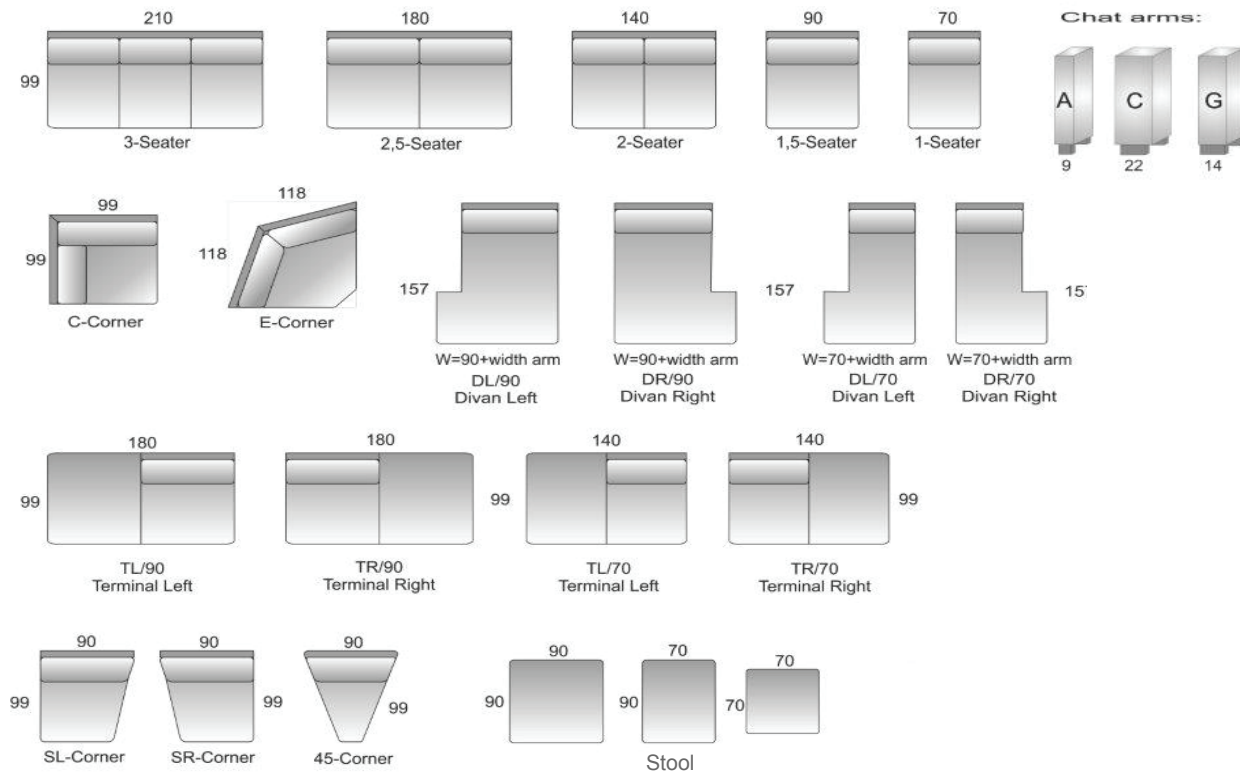

Chat

Nice price and variable

STANDARD:

SEAT: filled in with polyurethane foam and polyester fibre;

fixed seat cushions

BACK: filled in with polyurethane foam and polyester fibre

* Dimensions may be differences +/- 3%, depending on the choice and configuration upholstery

other sizes available below on elements drawigs

Each arm and corner part (C, E) is including in the price 1 scatter cushion 45x45

ELEMENTS:

Höhe 80 cm

Chat 3 ARM C

Chat 1 Chair

Chat

Nice price and variable

Aktion bis 30.9.2016
20% Rabatt

Chat 2,5-D90 ARM C

	Cat. 1	Cat. 2	Cat. 3		Cat. 1	Cat. 2	Cat. 3
1-seater	229,00	242,00	263,00	Stool 70	119,00	129,00	142,00
1,5-seater	285,00	302,00	327,00	Stool 70/90	140,00	149,00	163,00
2-seater	420,00	446,00	484,00	Stool 90	166,00	178,00	193,00
2,5-seater	522,00	554,00	599,00	45-Corner	206,00	218,00	231,00
3-seater	618,00	656,00	713,00	S-Corner	218,00	235,00	250,00
Divan 70	395,00	414,00	440,00	Arms	51,00	59,00	74,00
Divan 90	463,00	486,00	520,00	Headroll	32,00	32,00	32,00
E-Corner	386,00	410,00	446,00	Scatter	17,00	21,00	25,00
C-Corner	329,00	353,00	391,00				
Terminal 70	401,00	423,00	457,00				
Terminal 90	493,00	522,00	561,00				